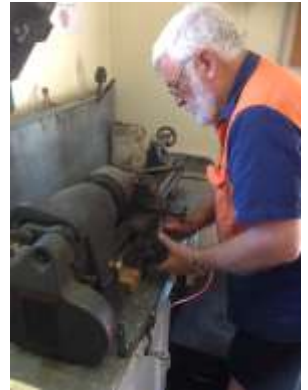

mensshed@btc.org.au
www.btc.org.au

The Break the Cycle Glenquarie Men's Shed is involved in Woodwork, Metal work Electrical, Welding, Gardening, Mechanical, Computing, mixed together with a wealth of life knowledge, friendship and experiences.

We have both metal and wood turning lathes, an array of hand and power tools, stick welding gear and are always on the lookout for new donations.

Our mature 'shedders' aim to be mentors for those men in our community who wish to improve themselves.